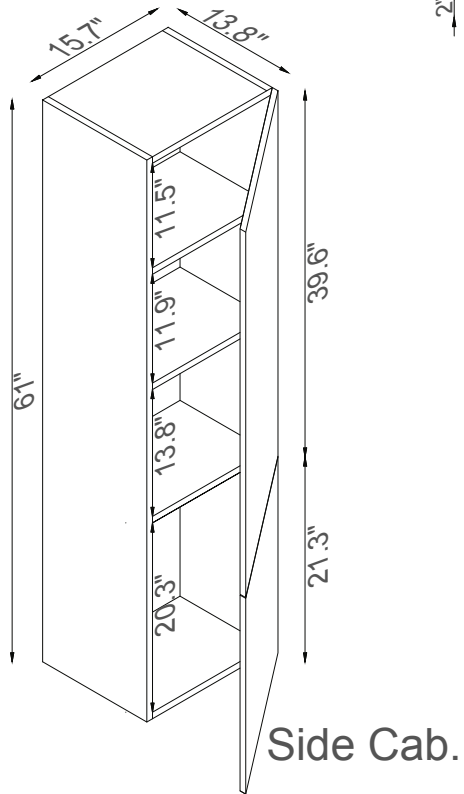

Streamline

Master Cabinet

K1803-140-40-55MR1S