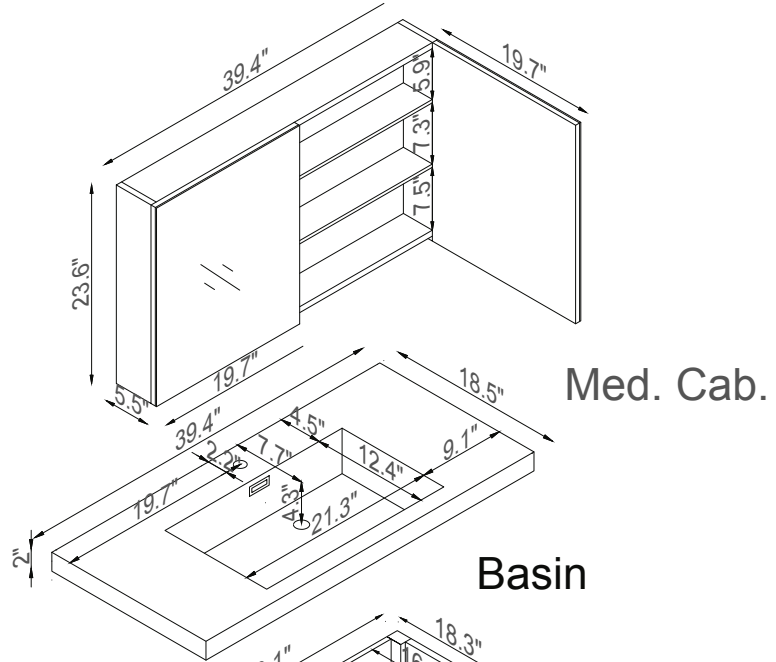

Streamline

Master Cabinet

K1803-140-40-55MR1S