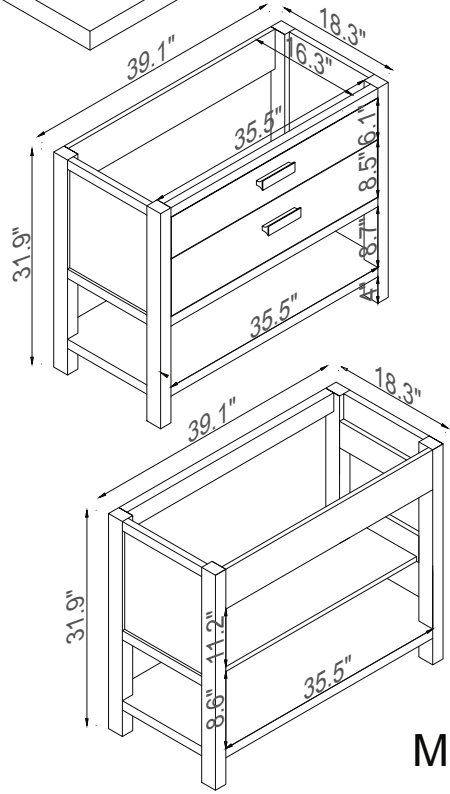

Streamline

Master Cabinet

K1803-140-40-55MR1S