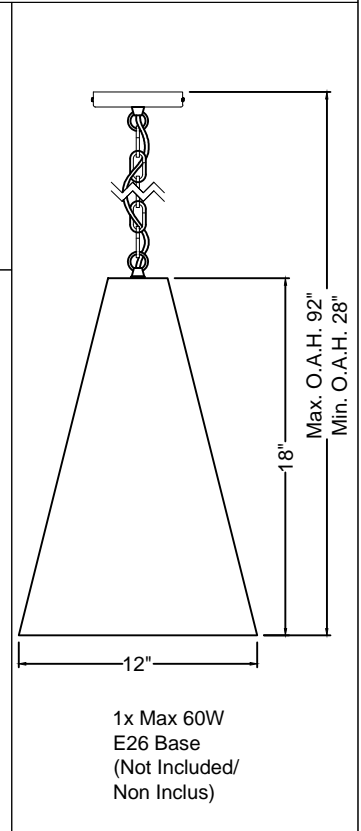

ANA-S

1

3

5

6

7

1x Max 60W
E26 Base
(Not Included/
Non Inclus)