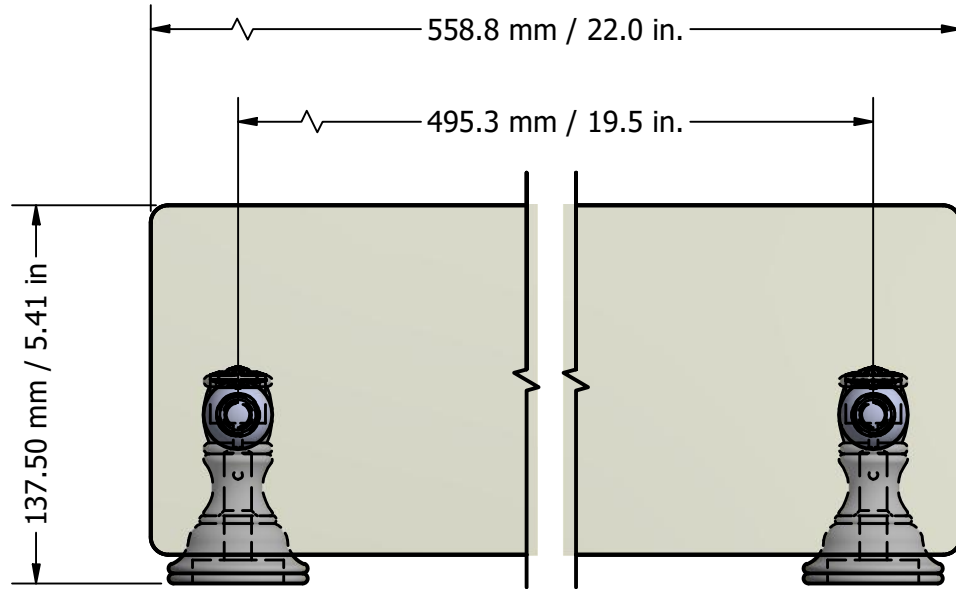

PARTS LIST			
ITEM	QTY	PART NUMBER	DESCRIPTION
1	2	TBBS-2	BACKPLATE
2	2	CRYSTCAP-20	CRYSTAL CAP
3	2	TSPS-2	CAP
4	2	PSRD-58	HUB
5	1	GLRT-22	22" GLASS SHELF
6	2	CAHR-1	CAP

UNLESS OTHERWISE SPECIFIED	
.X	± .3mm
.XX	± .15mm
.XXX	± .008mm

UNIT IS IN MM.

DRAWN	10-30-19	IM
CHECKED	10-30-19	P.D.
APPROVED	10-30-19	R.A.

MATERIAL:	BRASS
DESCRIPTION:	Carolina Crystal Collection 22 Inch Glass Shelf

**APPROVED FOR PRODUCTION**  
By: RICHARD PAUL  
Date: 10-30-19

FINISH	TBD
QTY	TBD
DRAWING NO.	CC-1-22
SCALE	1.5:1
SHEET	1 OF 1
REV	0

2

1