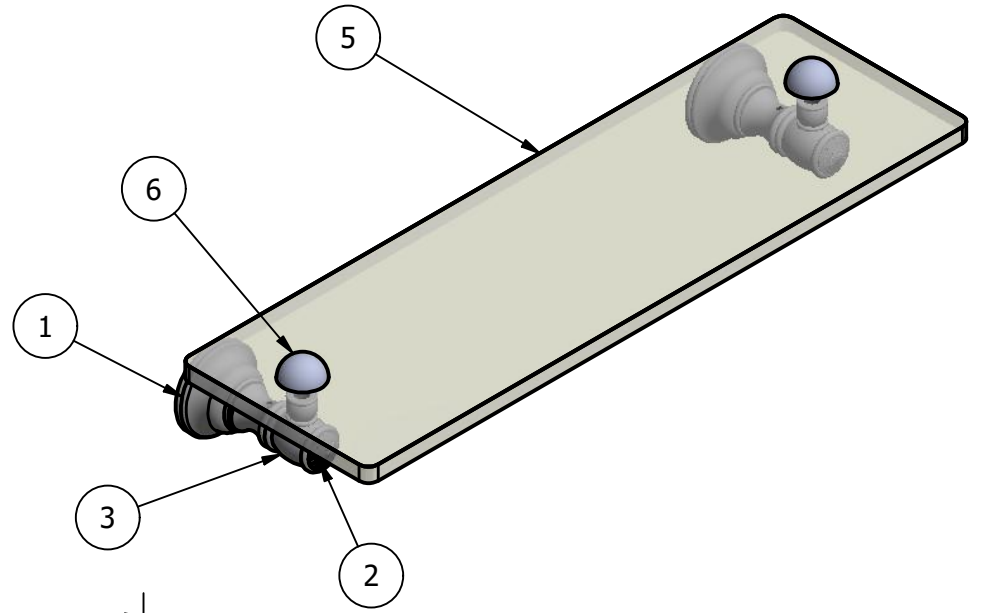

PARTS LIST			
ITEM	QTY	PART NUMBER	DESCRIPTION
1	2	TBBS-2	BACKPLATE
2	2	CRYSTCAP-20	CRYSTAL CAP
3	2	TSPS-2	CAP
4	2	PSRD-58	HUB
5	1	GLRT-22	22" GLASS SHELF
6	2	CAHR-1	CAP

UNLESS OTHERWISE SPECIFIED	
.X	± .3mm
.XX	± .15mm
.XXX	± .008mm

UNIT IS IN MM.

DRAWN	10-30-19	IM
CHECKED	10-30-19	P.D.
APPROVED	10-30-19	R.A.

MATERIAL:	BRASS
DESCRIPTION:	Carolina Crystal Collection 22 Inch Glass Shelf

**APPROVED FOR PRODUCTION**  
By: RICHARD PAUL  
Date: 10-30-19