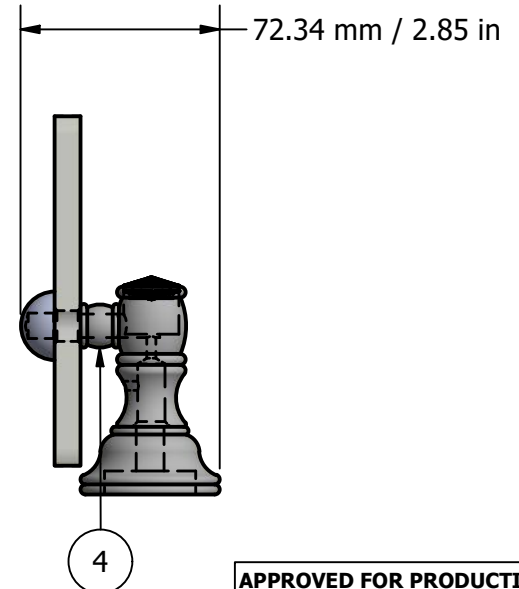

PARTS LIST			
ITEM	QTY	PART NUMBER	DESCRIPTION
1	2	TBBS-2	BACKPLATE
2	2	CRYSTCAP-20	CRYSTAL CAP
3	2	TSPS-2	CAP
4	2	PSRD-58	HUB
5	1	GLRT-22	22" GLASS SHELF
6	2	CAHR-1	CAP

UNLESS OTHERWISE SPECIFIED	
.X	± .3mm
.XX	± .15mm
.XXX	± .008mm

UNIT IS IN MM.

DRAWN	10-30-19	IM
CHECKED	10-30-19	P.D.
APPROVED	10-30-19	R.A.

MATERIAL:	BRASS
DESCRIPTION:	Carolina Crystal Collection 22 Inch Glass Shelf

**APPROVED FOR PRODUCTION**  
By: RICHARD PAUL  
Date: 10-30-19

FINISH	TBD
QTY	TBD
DRAWING NO.	CC-1-22
SCALE	1.5:1
SHEET	1 OF 1
REV	0

2

1