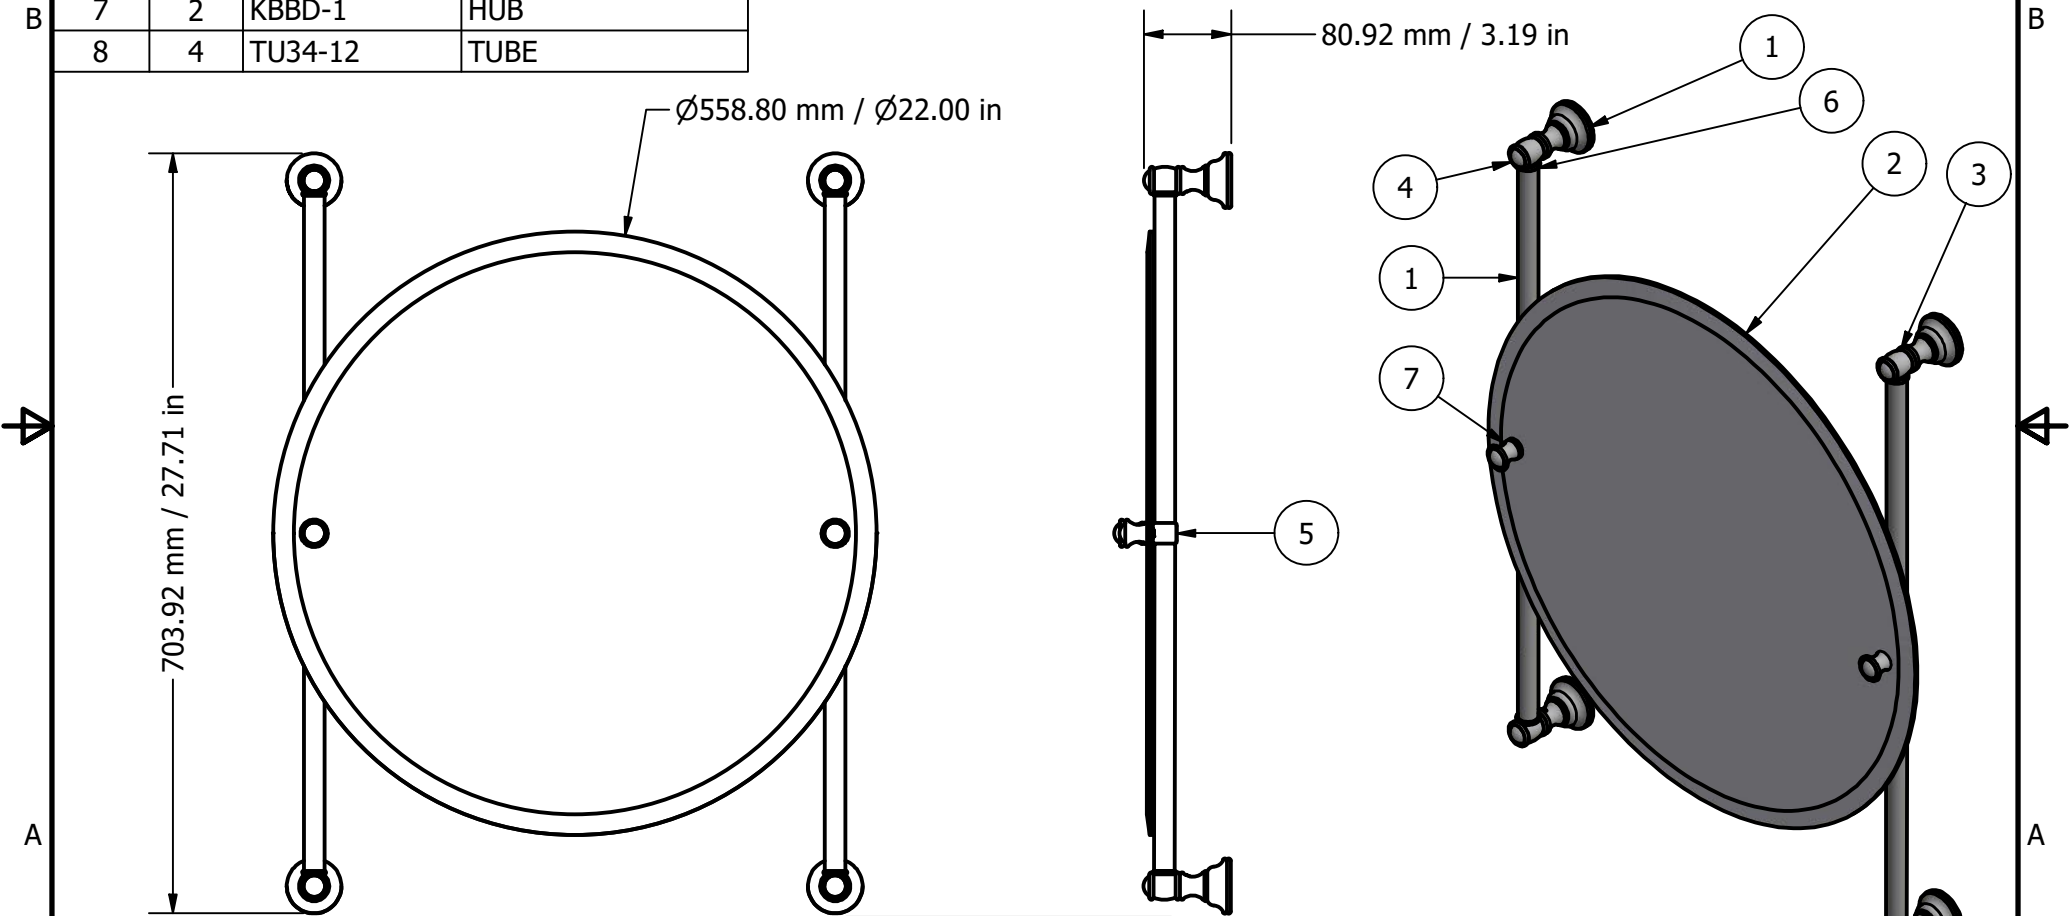

PARTS LIST			
ITEM	QTY	PART NUMBER	DESCRIPTION
1	4	TBBS-2	BACKPLATE
2	1	MRRD-90	ROUND MIRROR
3	4	TSPS-2	HUB
4	6	CL-CAP	CAP
5	2	MR-TILT-FIT	HUB
6	8	CRRD-34	CHECK RING
7	2	KBBD-1	HUB
8	4	TU34-12	TUBE

**APPROVED FOR PRODUCTION**  
 By: RICHARD PAUL  
 Date: 10-24-19

UNLESS OTHERWISE SPECIFIED	
.X	$\pm .3\text{mm}$
.XX	$\pm .15\text{mm}$
.XXX	$\pm .008\text{mm}$

COPYRIGHT @ALLIEDBRASS 2018  
 THIRD ANGLE PROJECTION

DRAWN	10-24-19	IM	MATERIAL:	BRASS	FINISH	TBD
CHECKED	10-24-19	P.D.	DESCRIPTION:		QTY	TBD
APPROVED	10-24-19	R.A.	Carolina Round Rail Mounted Mirror		DRAWING NO.	
					CL-27-90	
					SCALE	1.5:1
					SHEET:	1 OF 1