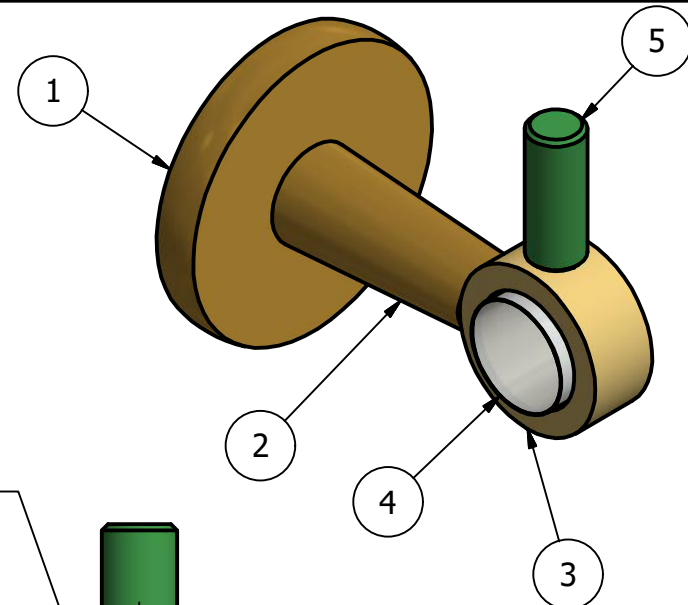

Ø67.00 mm / Ø2.64 in

PARTS LIST

ITEM	QTY	PART NUMBER	DESCRIPTION
1	1	BPRD	BACKPLATE
2	1	CL-TB	POST
3	1	RGSM-D-1	RING WITH NEW SIZE HOLE
4	1	AC-HHUB	ACYRLIC HUB
5	1	FR-PEG	PEG

APPROVED FOR PRODUCTION

By: RICHARD PAUL
Date: 10-15-18

UNLESS OTHERWISE SPECIFIED	
.X	± .3mm
.XX	± .15mm
.XXX	± .008mm

UNIT IS IN MM.

DRAWN	10-15-18	IM	CHECKED	10-15-18	P.D.	APPROVED	10-15-18	R.A.
COPYRIGHT @ALLIEDBRASS 2018			THIRD ANGLE PROJECTION					

MATERIAL: BRASS		FINISH	TBD
DESCRIPTION:		QTY	TBD
Clearview Collection Robe Hook		DRAWING NO.	
		CV-20	
		SCALE	1.5:1
		SHEET: 1 OF 1	REV
			0