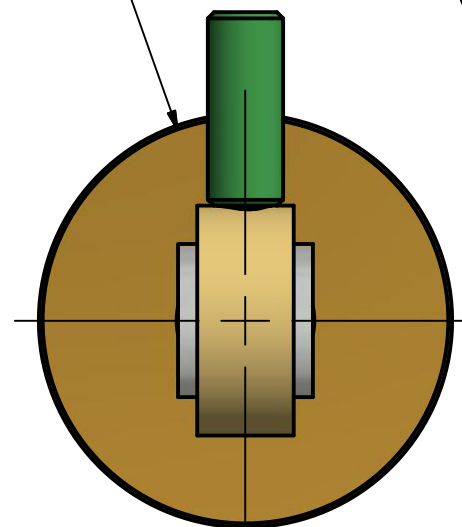

Ø67.00 mm / Ø2.64 in

PARTS LIST

ITEM	QTY	PART NUMBER	DESCRIPTION
1	1	BPRD	BACKPLATE
2	1	CL-TB	POST
3	1	RGSM-D-1	RING WITH NEW SIZE HOLE
4	1	AC-HHUB	ACYRLIC HUB
5	1	FR-PEG	PEG

APPROVED FOR PRODUCTION

By: RICHARD PAUL
Date: 10-15-18

UNLESS OTHERWISE SPECIFIED	
.X	± .3mm
.XX	± .15mm
.XXX	± .008mm

UNIT IS IN MM.

DRAWN	10-15-18	IM	CHECKED	10-15-18	P.D.	APPROVED	10-15-18	R.A.
COPYRIGHT @ALLIEDBRASS 2018			THIRD ANGLE PROJECTION					

MATERIAL: BRASS		FINISH	TBD
DESCRIPTION:		QTY	TBD
Clearview Collection Robe Hook		DRAWING NO.	
		CV-20	
		SCALE	1.5:1
		SHEET: 1 OF 1	REV
			0