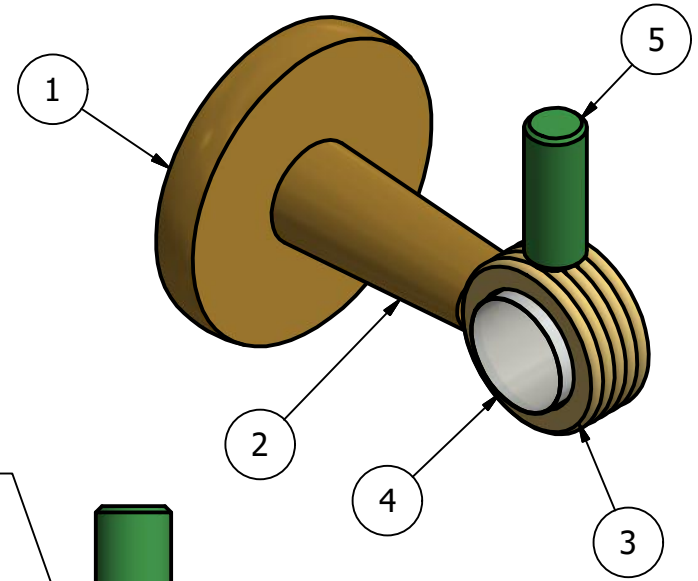

Ø67.00 mm / Ø2.64 in

PARTS LIST

ITEM	QTY	PART NUMBER	DESCRIPTION
1	1	BPRD	BACKPLATE
2	1	CL-TB	POST
3	1	RGGVD-1	RING WITH NEW SIZE HOLE
4	1	AC-HHUB	ACYRLIC HUB
5	1	FR-PEG	PEG

APPROVED FOR PRODUCTION

By: RICHARD PAUL  
Date: 10-15-18

UNLESS OTHERWISE SPECIFIED	
.X	± .3mm
.XX	± .15mm
.XXX	± .008mm

UNIT IS IN MM.

DRAWN	10-15-18	IM	CHECKED	10-15-18	P.D.	APPROVED	10-15-18	R.A.
COPYRIGHT @ALLIEDBRASS 2018			THIRD ANGLE PROJECTION					

MATERIAL:	BRASS		FINISH	TBD
DESCRIPTION:	Clearview Collection Robe Hook w/ Groovy Accent		QTY	TBD
		DRAWING NO.		REV
		CV-20G		0

SCALE	1.5:1	SHEET: 1 OF 1	A4
-------	-------	---------------	----