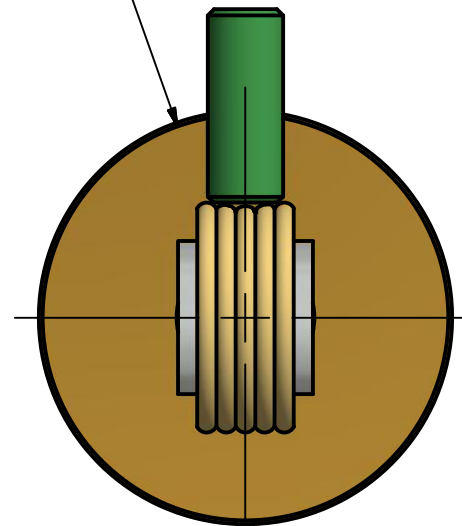

Ø67.00 mm / Ø2.64 in

PARTS LIST

ITEM	QTY	PART NUMBER	DESCRIPTION
1	1	BPRD	BACKPLATE
2	1	CL-TB	POST
3	1	RGGVD-1	RING WITH NEW SIZE HOLE
4	1	AC-HHUB	ACYRLIC HUB
5	1	FR-PEG	PEG

APPROVED FOR PRODUCTION

By: RICHARD PAUL  
Date: 10-15-18

UNLESS OTHERWISE SPECIFIED	
.X	± .3mm
.XX	± .15mm
.XXX	± .008mm

UNIT IS IN MM.

DRAWN	10-15-18	IM	CHECKED	10-15-18	P.D.	APPROVED	10-15-18	R.A.
COPYRIGHT @ALLIEDBRASS 2018			THIRD ANGLE PROJECTION					

MATERIAL:	BRASS		FINISH	TBD
DESCRIPTION:	Clearview Collection Robe Hook w/ Groovy Accent		QTY	TBD
		DRAWING NO.		REV
		CV-20G		0

SCALE	1.5:1	SHEET: 1 OF 1	A4
-------	-------	---------------	----