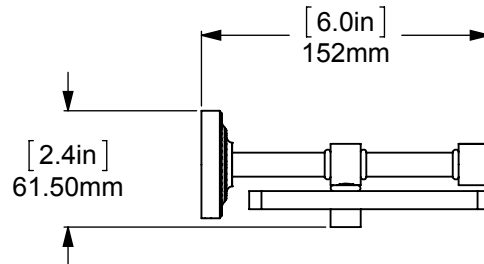

ITEM NO.	PART NUMBER	DESCRIPTION	QTY.
1	BPDT	Connecting Tube	2
2	CRRD-12	Connector	8
3	TU12-1.8	Tube-12, L=1.8	2
4	MR-TILT-FITT	HUB-CON	2
6	TU12-2	Tube-12, L=2	2
7	HBTTT-78	Hub	2
8	TU38-13.5	TUBE -38,L=13.5	2
10	CARD-58	LOCK	2
11	IRWRT-16	GLASS SHELF	1

UNLESS OTHERWISE STATED

.X	±.3mm
.XX	±.15mm
.XXX	±.008mm

COPYRIGHT © Allied Brass 2016

THIRD ANGLE PROJECTION

DRAWN	3/25/2017	I.M	MATERIAL:	BRASS	FINISH	TBD
CHECKED	3/25/2017	P.D	DESCRIPTION:	Dottingham Collection Solid IPE Ironwood Shelf with Gallery Rail 	QUANTITY	TBD
APPROVED	3/25/2017	R.A			DRAWING No.	REV
					DT116GALIRW	0
				SCALE	1:4	SHEET: 01 A4