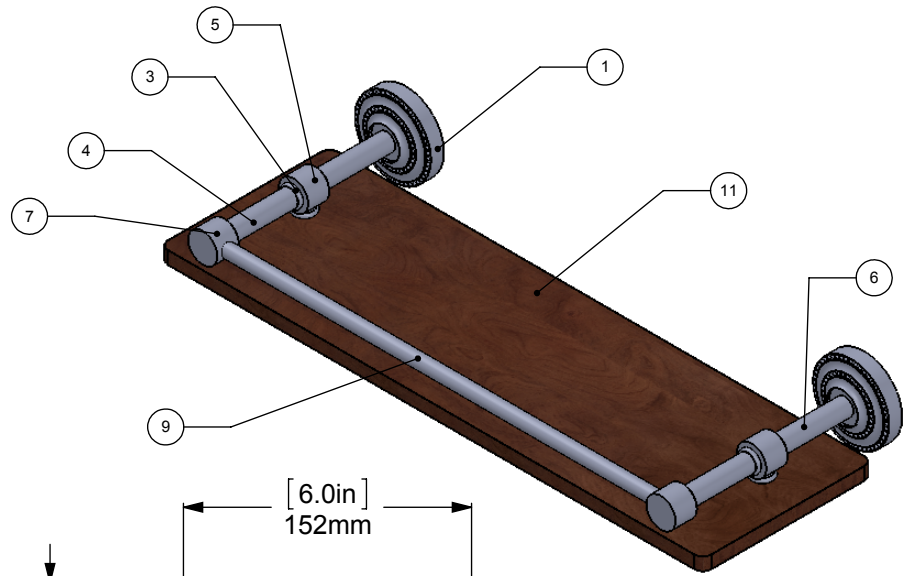

ITEM NO.	PART NUMBER	DESCRIPTION	QTY.
1	BPDT	Connecting Tube	2
2	CRRD-12	Connector	8
3	TU12-1.8	Tube-12, L=1.8	2
4	MR-TILT-FITT	HUB-CON	2
6	TU12-2	Tube-12, L=2	2
7	HBTTT-78	Hub	2
8	TU38-13.5	TUBE -38,L=13.5	2
10	CARD-58	LOCK	2
11	IRWRT-16	GLASS SHELF	1

UNLESS OTHERWISE STATED

.X	±.3mm
.XX	±.15mm
.XXX	±.008mm

COPYRIGHT © Allied Brass 2016

THIRD ANGLE PROJECTION

DRAWN	3/25/2017	I.M	MATERIAL:	BRASS	FINISH	TBD
CHECKED	3/25/2017	P.D	DESCRIPTION:	Dottingham Collection Solid IPE Ironwood Shelf with Gallery Rail 	QUANTITY	TBD
APPROVED	3/25/2017	R.A			DRAWING No.	REV
					DT116GALIRW	0
				SCALE	1:4	SHEET: 01 A4