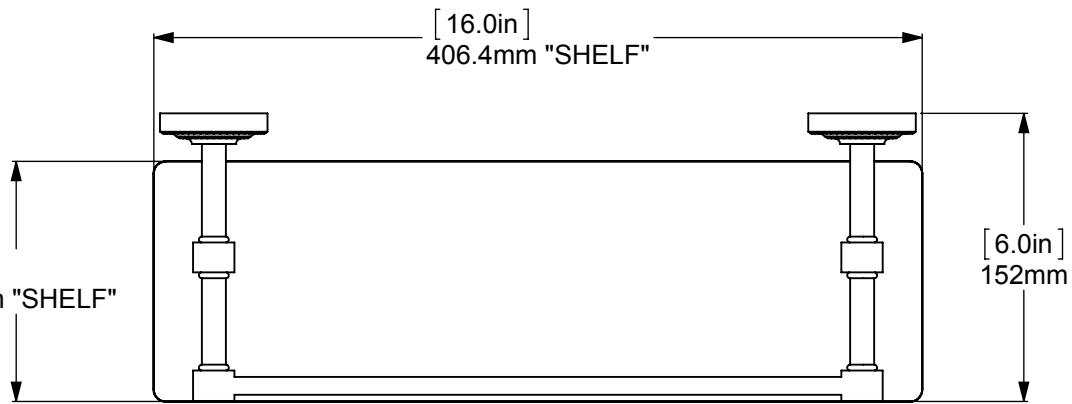

ITEM NO.	PART NUMBER	DESCRIPTION	QTY.
1	BPDT	Connecting Tube	2
2	CRRD-12	Connector	8
3	TU12-1.8	Tube-12, L=1.8	2
4	MR-TILT-FITT	HUB-CON	2
6	TU12-2	Tube-12, L=2	2
7	HBTTT-78	Hub	2
8	TU38-13.5	TUBE -38,L=13.5	2
10	CARD-58	LOCK	2
11	IRWRT-16	GLASS SHELF	1

UNLESS OTHERWISE STATED

.X	±.3mm
.XX	±.15mm
.XXX	±.008mm

COPYRIGHT © Allied Brass 2016

THIRD ANGLE PROJECTION

DRAWN	3/25/2017	I.M	MATERIAL:	BRASS	FINISH	TBD
CHECKED	3/25/2017	P.D	DESCRIPTION:	Dottingham Collection Solid IPE Ironwood Shelf with Gallery Rail 	QUANTITY	TBD
APPROVED	3/25/2017	R.A			DRAWING No.	REV
					DT116GALIRW	0
				SCALE	1:4	SHEET: 01 A4