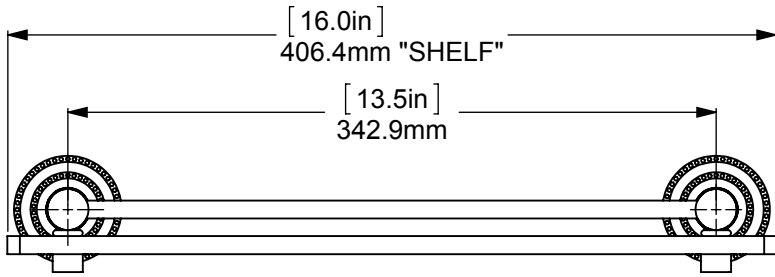

ITEM NO.	PART NUMBER	DESCRIPTION	QTY.
1	BPDT	Connecting Tube	2
2	CRRD-12	Connector	8
3	TU12-1.8	Tube-12, L=1.8	2
4	MR-TILT-FITT	HUB-CON	2
6	TU12-2	Tube-12, L=2	2
7	HBTTT-78	Hub	2
8	TU38-13.5	TUBE -38,L=13.5	2
10	CARD-58	LOCK	2
11	IRWRT-16	GLASS SHELF	1

UNLESS OTHERWISE STATED

.X	±.3mm
.XX	±.15mm
.XXX	±.008mm

COPYRIGHT © Allied Brass 2016

THIRD ANGLE PROJECTION

DRAWN	3/25/2017	I.M	MATERIAL:	BRASS	FINISH	TBD
CHECKED	3/25/2017	P.D	DESCRIPTION:	Dottingham Collection Solid IPE Ironwood Shelf with Gallery Rail 	QUANTITY	TBD
APPROVED	3/25/2017	R.A			DRAWING No.	REV
					DT116GALIRW	0
				SCALE	1:4	SHEET: 01 A4