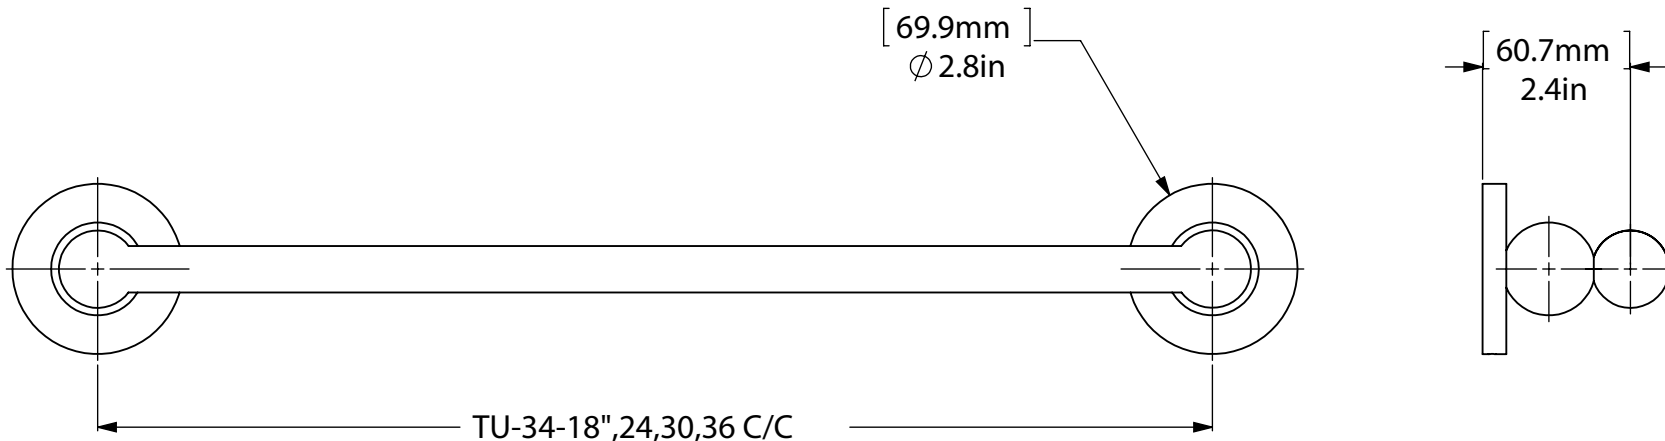

ITEM NO.	PART NUMBER	DESCRIPTION	QTY.
1	BPRD	Base	2
2	BL2S-1.5	LOWER BALL	2
3	BL34ST-1.25	SUPPORT	2
4	TU-34-18",24,30,36	LONG TUBE	1

UNLESS OTHERWISE SPECIFIED	
.X	± .3mm
.XX	± .15mm
.XXX	± .008mm

COPYRIGHT @ALLIEDBRASS 2019

DRAWN	4-9-19	IM
CHECKED	4-9-19	P.D.
APPROVED	4-9-19	R.A.

MATERIAL: BRASS
 DESCRIPTION: Bolero Collection Towel Bar

APPROVED FOR PRODUCTION
 By: RICHARD PAUL
 Date: 4-9-19

FINISH	TBD
QTY	TBD
DRAWING NO.	REV
BL-41	0
SCALE	1.5:1 SHEET: 1 OF 1
A4	