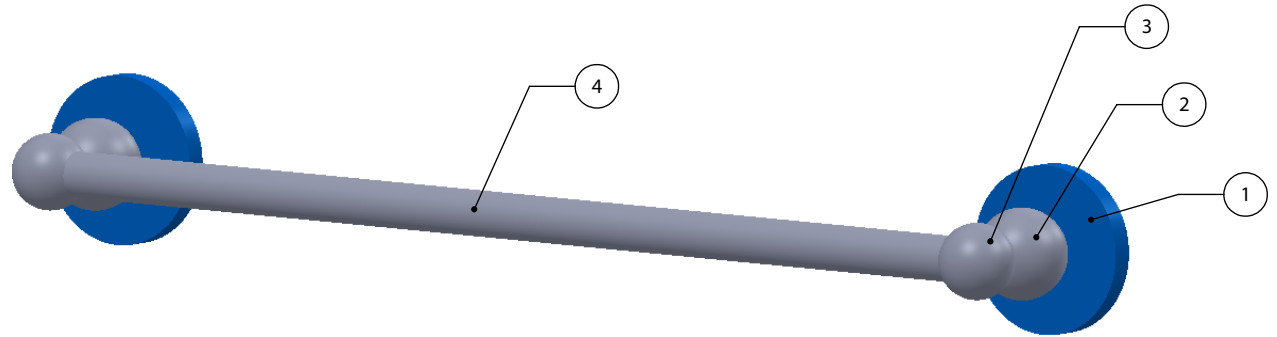

ITEM NO.	PART NUMBER	DESCRIPTION	QTY.
1	BPRD	Base	2
2	BL2S-1.5	LOWER BALL	2
3	BL34ST-1.25	SUPPORT	2
4	TU-34-18",24,30,36	LONG TUBE	1

UNLESS OTHERWISE SPECIFIED	
.X	± .3mm
.XX	± .15mm
.XXX	± .008mm

COPYRIGHT @ALLIEDBRASS 2019

DRAWN	4-9-19	IM
CHECKED	4-9-19	P.D.
APPROVED	4-9-19	R.A.

MATERIAL: BRASS
 DESCRIPTION: Bolero Collection Towel Bar

APPROVED FOR PRODUCTION
 By: RICHARD PAUL
 Date: 4-9-19

FINISH	TBD
QTY	TBD
DRAWING NO.	REV
BL-41	0
SCALE	1.5:1 SHEET: 1 OF 1
A4	