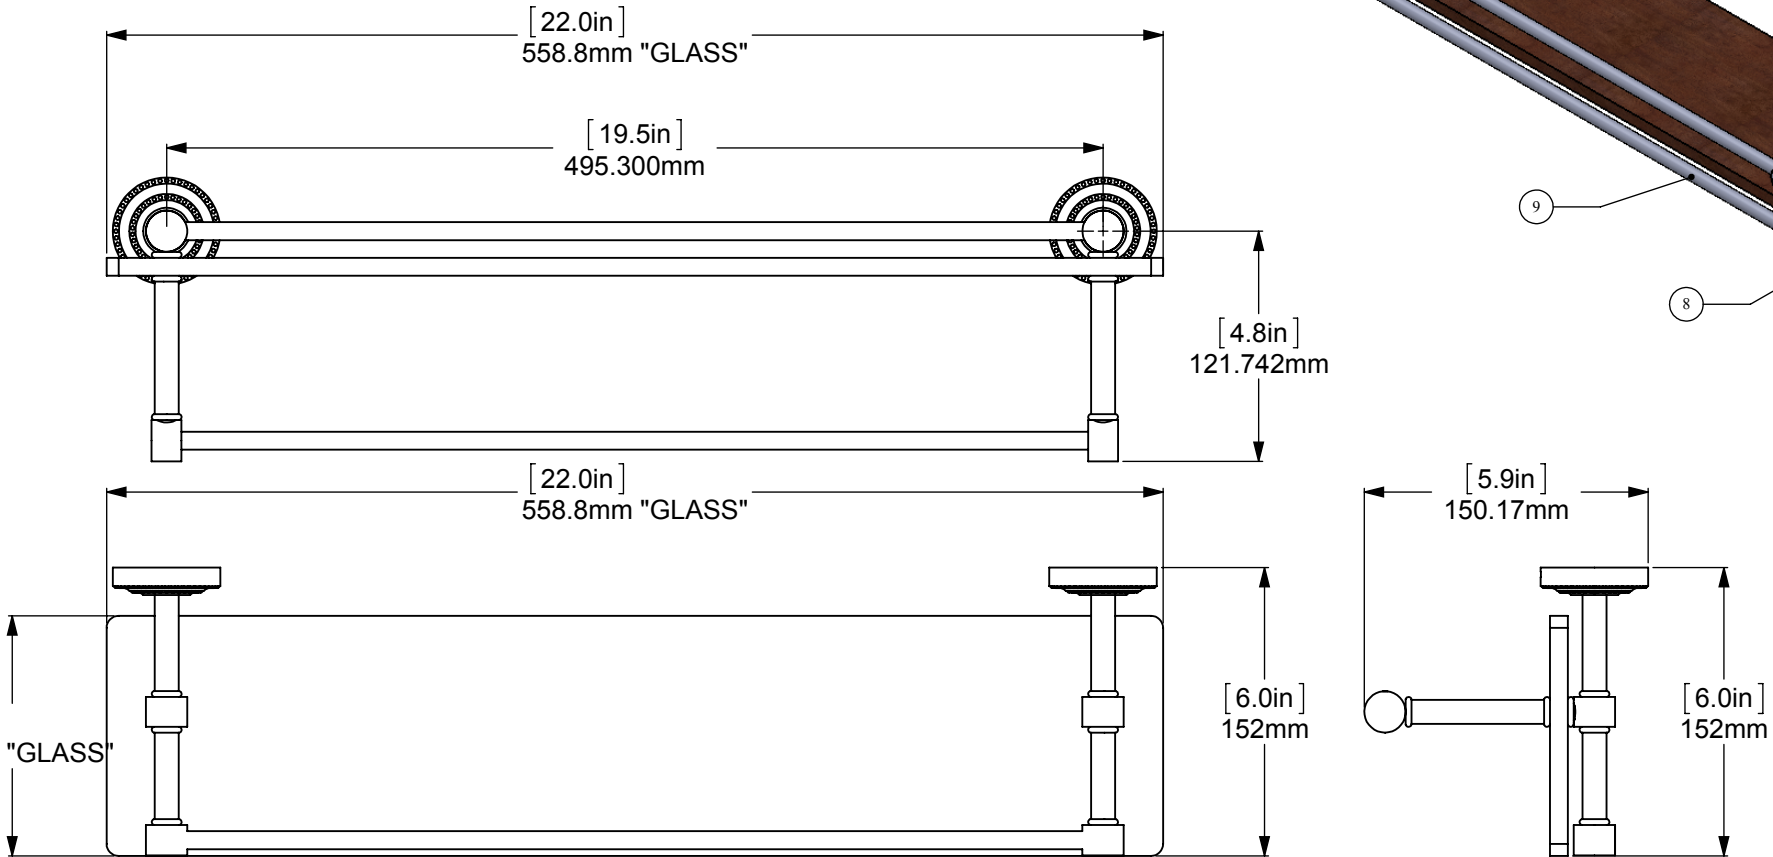

ITEM NO.	PART NUMBER	DESCRIPTION	QTY.
1	BPDT	Back Plate	2
2	IRWRT-22	WOOD SHELF	1
3	CRRD-12	Connector	10
4	TU12-1.8	Tube-12, L=1.8	2
5	MR-TILT-FITT	HUB-CON	2
6	TU12-2	Tube-12, L=2	2
7	HBTTT-78	Hub	4
8	TU12-3	Tube-12, L=3	2
9	TU38-19.5	TUBE -38,L=19.5	2

UNLESS OTHERWISE STATED

.X	±.3mm
.XX	±.15mm
.XXX	±.008mm

COPYRIGHT © Allied Brass 2016

THIRD ANGLE PROJECTION

DRAWN	3/26/2017	I.M	MATERIAL:	BRASS		FINISH	TBD		
CHECKED	3/26/2017	P.D	DESCRIPTION:	Dottingham Collection IPE Ironwood Shelf with Gallery Rail and Towel Bar		QUANTITY	TBD		
APPROVED	3/26/2017	R.A				DRAWING No.		REV	
						DT-1TB-16-GAL-IRW		0	
						SCALE	1:4	SHEET: 01	A4