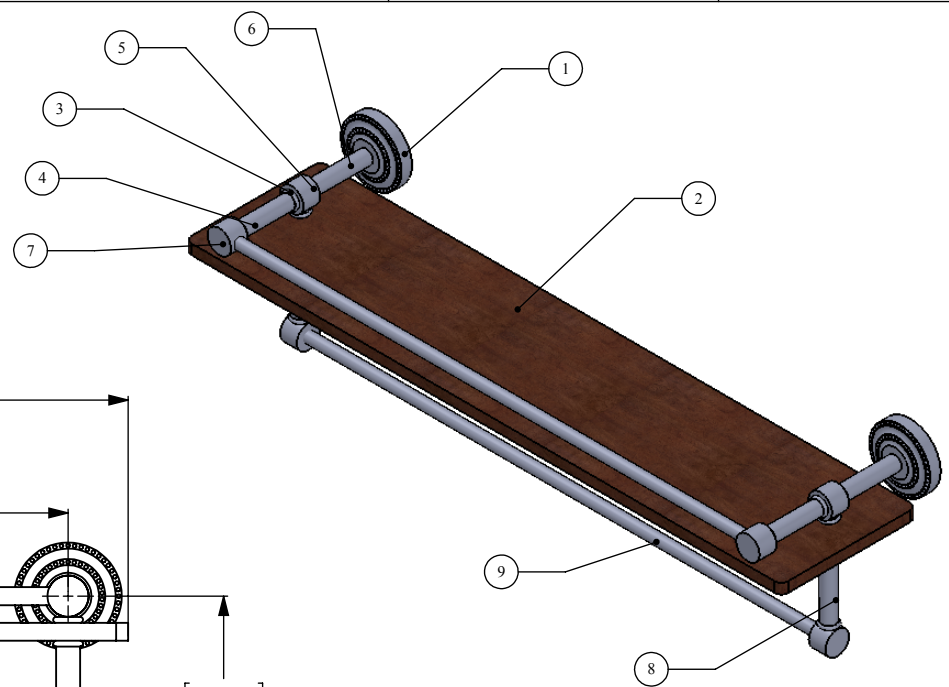

ITEM NO.	PART NUMBER	DESCRIPTION	QTY.
1	BPDT	Back Plate	2
2	IRWRT-22	WOOD SHELF	1
3	CRRD-12	Connector	10
4	TU12-1.8	Tube-12, L=1.8	2
5	MR-TILT-FITT	HUB-CON	2
6	TU12-2	Tube-12, L=2	2
7	HBTTT-78	Hub	4
8	TU12-3	Tube-12, L=3	2
9	TU38-19.5	TUBE -38,L=19.5	2

UNLESS OTHERWISE STATED

.X	±.3mm
.XX	±.15mm
.XXX	±.008mm

COPYRIGHT © Allied Brass 2016

THIRD ANGLE PROJECTION

DRAWN	3/26/2017	I.M	MATERIAL:	BRASS		FINISH	TBD		
CHECKED	3/26/2017	P.D	DESCRIPTION:	Dottingham Collection IPE Ironwood Shelf with Gallery Rail and Towel Bar		QUANTITY	TBD		
APPROVED	3/26/2017	R.A				DRAWING No.		REV	
						DT-1TB-16-GAL-IRW		0	
						SCALE	1:4	SHEET: 01	A4