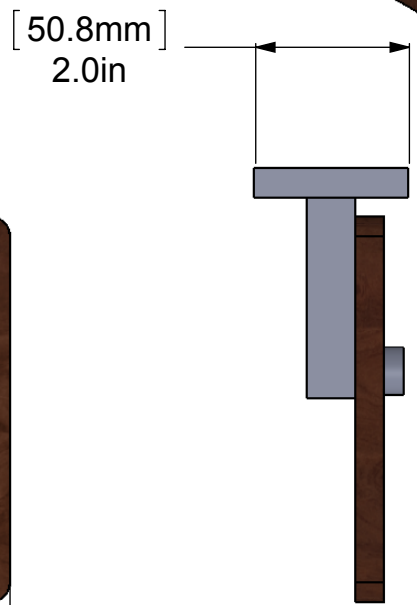

ITEM NO.	P/N	Description	QTY.
1	BPSQ	BACKPLATE	2
2	HKSQ-2.5	Neck	2
3	CARD-58	LOCK	2
4	IRWRT-16	IPE SHELF	1

UNLESS OTHERWISE STATED

.X	±.3mm
.XX	±.15mm
.XXX	±.008mm

COPYRIGHT © Allied Brass 2016

DRAWN	2/23/2017	I.M
CHECKED	2/23/2017	P.D
APPROVED	2/23/2017	R.A

MATERIAL: BRASS
 DESCRIPTION: Montero Collection Solid IPE Ironwood Shelf

FINISH	TBD
QUANTITY	TBD
DRAWING No.	REV
MT1-16-IRW	0
SCALE	1:2.5
SHEET: 01	A4