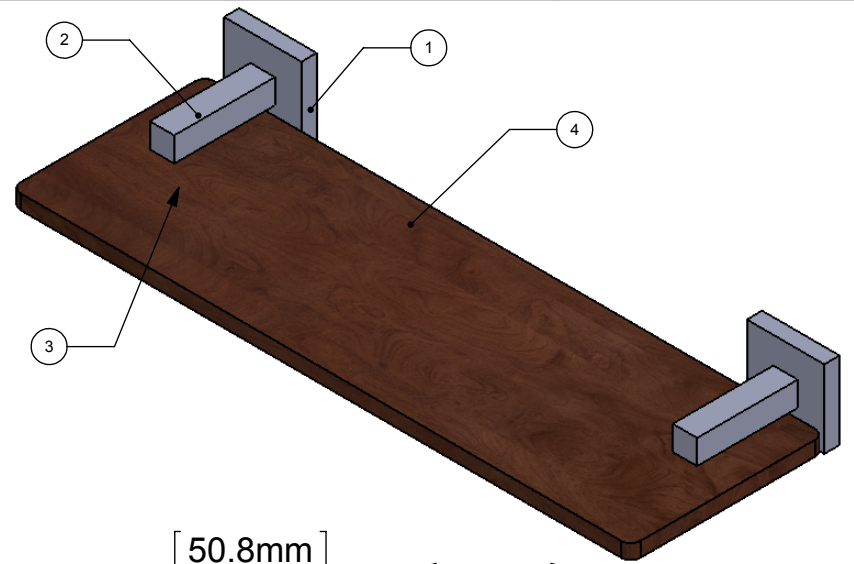

ITEM NO.	P/N	Description	QTY.
1	BPSQ	BACKPLATE	2
2	HKSQ-2.5	Neck	2
3	CARD-58	LOCK	2
4	IRWRT-16	IPE SHELF	1

UNLESS OTHERWISE STATED

.X	±.3mm
.XX	±.15mm
.XXX	±.008mm

COPYRIGHT © Allied Brass 2016

DRAWN	2/23/2017	I.M
CHECKED	2/23/2017	P.D
APPROVED	2/23/2017	R.A

MATERIAL: BRASS
 DESCRIPTION: Montero Collection Solid IPE Ironwood Shelf

FINISH	TBD
QUANTITY	TBD
DRAWING No.	REV
MT1-16-IRW	0
SCALE	1:2.5
SHEET: 01	A4