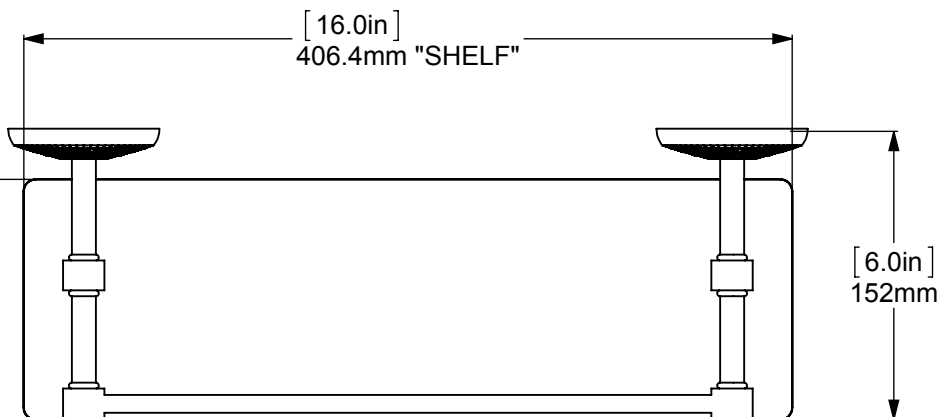

ITEM NO.	PART NUMBER	DESCRIPTION	QTY.
1	BPMC	Back Plate	2
2	IRWRT-16	GLASS	1
3	CRRD-12	Connector	8
4	TU12-1.8	Tube-12, L=1.8	2
5	MR-TILT-FITT	HUB-CON	2
6	TU12-2	Tube-12, L=2	2
7	HBTTT-78	Hub	2
8	CARD-58	LOCK	2
9	TU38-13.5	TUBE -38,L=13.5	2

UNLESS OTHERWISE STATED

.X	±.3mm
.XX	±.15mm
.XXX	±.008mm

COPYRIGHT © Allied Brass 2016

DRAWN	3/25/2017	I.M	MATERIAL:	BRASS	FINISH	TBD
CHECKED	3/25/2017	P.D	DESCRIPTION:		QUANTITY	TBD
APPROVED	3/25/2017	R.A	Monte Carlo Collection Solid IPE Ironwood Shelf with Gallery Rail		DRAWING No.	REV
				MC-1/16-GAL-IRW	0	
				SCALE	1:4	SHEET: 01 A4