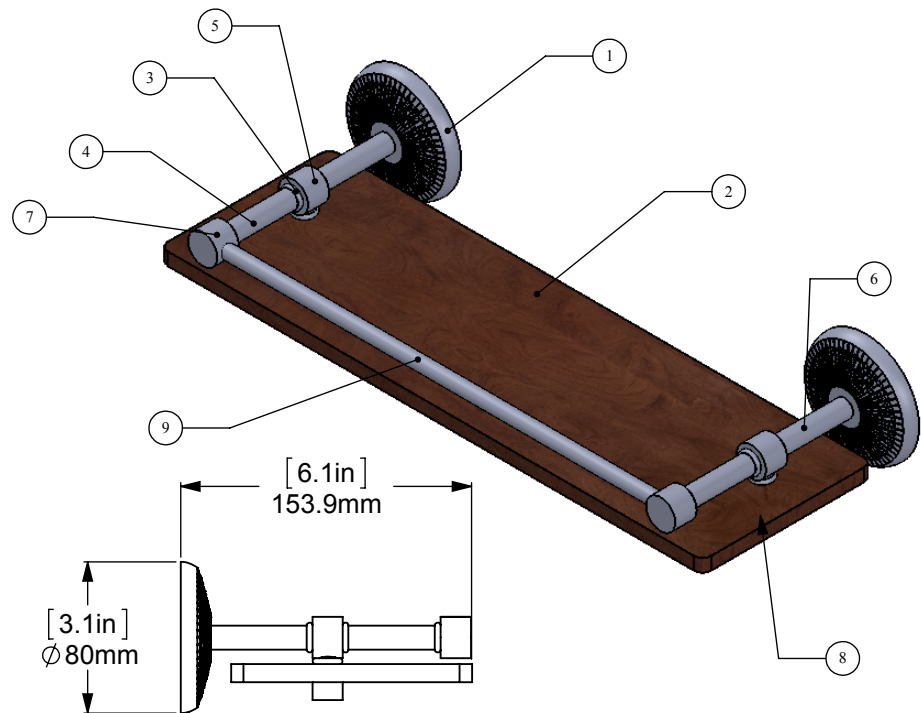

ITEM NO.	PART NUMBER	DESCRIPTION	QTY.
1	BPMC	Back Plate	2
2	IRWRT-16	GLASS	1
3	CRRD-12	Connector	8
4	TU12-1.8	Tube-12, L=1.8	2
5	MR-TILT-FITT	HUB-CON	2
6	TU12-2	Tube-12, L=2	2
7	HBTTT-78	Hub	2
8	CARD-58	LOCK	2
9	TU38-13.5	TUBE -38,L=13.5	2

UNLESS OTHERWISE STATED

.X	±.3mm
.XX	±.15mm
.XXX	±.008mm

COPYRIGHT © Allied Brass 2016

DRAWN	3/25/2017	I.M	MATERIAL:	BRASS	FINISH	TBD
CHECKED	3/25/2017	P.D	DESCRIPTION:		QUANTITY	TBD
APPROVED	3/25/2017	R.A	Monte Carlo Collection Solid IPE Ironwood Shelf with Gallery Rail		DRAWING No.	REV
				MC-1/16-GAL-IRW	0	
				SCALE	1:4	SHEET: 01 A4