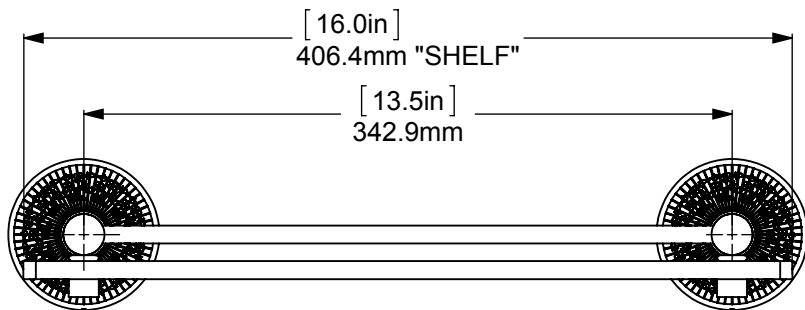

ITEM NO.	PART NUMBER	DESCRIPTION	QTY.
1	BPMC	Back Plate	2
2	IRWRT-16	GLASS	1
3	CRRD-12	Connector	8
4	TU12-1.8	Tube-12, L=1.8	2
5	MR-TILT-FITT	HUB-CON	2
6	TU12-2	Tube-12, L=2	2
7	HBTTT-78	Hub	2
8	CARD-58	LOCK	2
9	TU38-13.5	TUBE -38,L=13.5	2

UNLESS OTHERWISE STATED

.X	±.3mm
.XX	±.15mm
.XXX	±.008mm

COPYRIGHT © Allied Brass 2016

DRAWN	3/25/2017	I.M	MATERIAL:	BRASS	FINISH	TBD
CHECKED	3/25/2017	P.D	DESCRIPTION:		QUANTITY	TBD
APPROVED	3/25/2017	R.A	Monte Carlo Collection Solid IPE Ironwood Shelf with Gallery Rail		DRAWING No.	REV
				MC-1/16-GAL-IRW	0	
				SCALE	1:4	SHEET: 01 A4