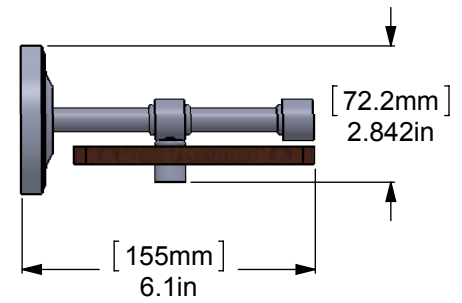

ITEM NO.	PART NUMBER	DESCRIPTION	QTY.
1	BPPR	Back Plate	2
2	IRWRT-22	SHELF	1
3	CRRD-12	Connector	8
4	TU12-1.8	Tube-12, L=1.8	2
5	MR-TILT-FITT	HUB-CON	2
6	TU12-2	Tube-12, L=2	2
7	HBTTT-78	Hub	2
8	CARD-58	LOCK	2
9	TU38-13.5	TUBE -38,L=13.5	2

UNLESS OTHERWISE STATED

.X	±.3mm
.XX	±.15mm
.XXX	±.008mm

COPYRIGHT © Allied Brass 2016

DRAWN	4/21/2017	I.M
CHECKED	4/21/2017	P.D
APPROVED	4/21/2017	R.A

MATERIAL:	BRASS
DESCRIPTION:	Prestige Regal Collection Solid IPE Ironwood Shelf with Gallery Rail

FINISH	TBD
QUANTITY	TBD
DRAWING No.	REV
PRBP-1-22-GAL-IRW	0
SCALE	1:4
SHEET: 01	A4