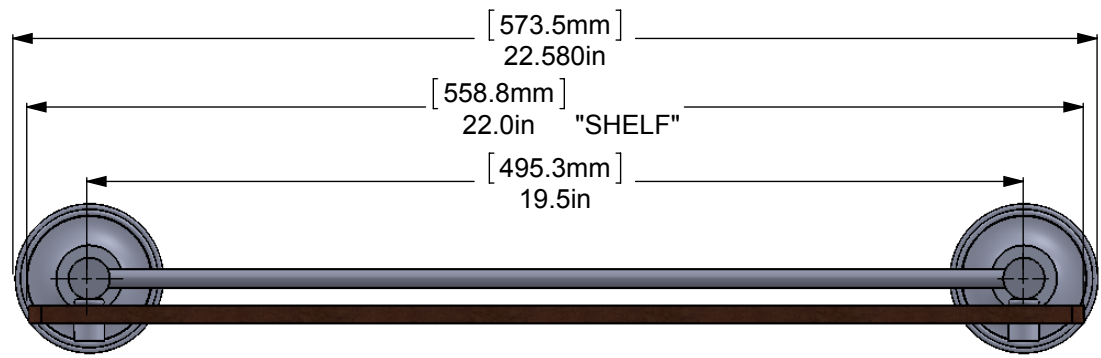

ITEM NO.	PART NUMBER	DESCRIPTION	QTY.
1	BPPR	Back Plate	2
2	IRWRT-22	SHELF	1
3	CRRD-12	Connector	8
4	TU12-1.8	Tube-12, L=1.8	2
5	MR-TILT-FITT	HUB-CON	2
6	TU12-2	Tube-12, L=2	2
7	HBTTT-78	Hub	2
8	CARD-58	LOCK	2
9	TU38-13.5	TUBE -38,L=13.5	2

UNLESS OTHERWISE STATED

.X	±.3mm
.XX	±.15mm
.XXX	±.008mm

COPYRIGHT © Allied Brass 2016

DRAWN	4/21/2017	I.M
CHECKED	4/21/2017	P.D
APPROVED	4/21/2017	R.A

MATERIAL:	BRASS
DESCRIPTION:	Prestige Regal Collection Solid IPE Ironwood Shelf with Gallery Rail