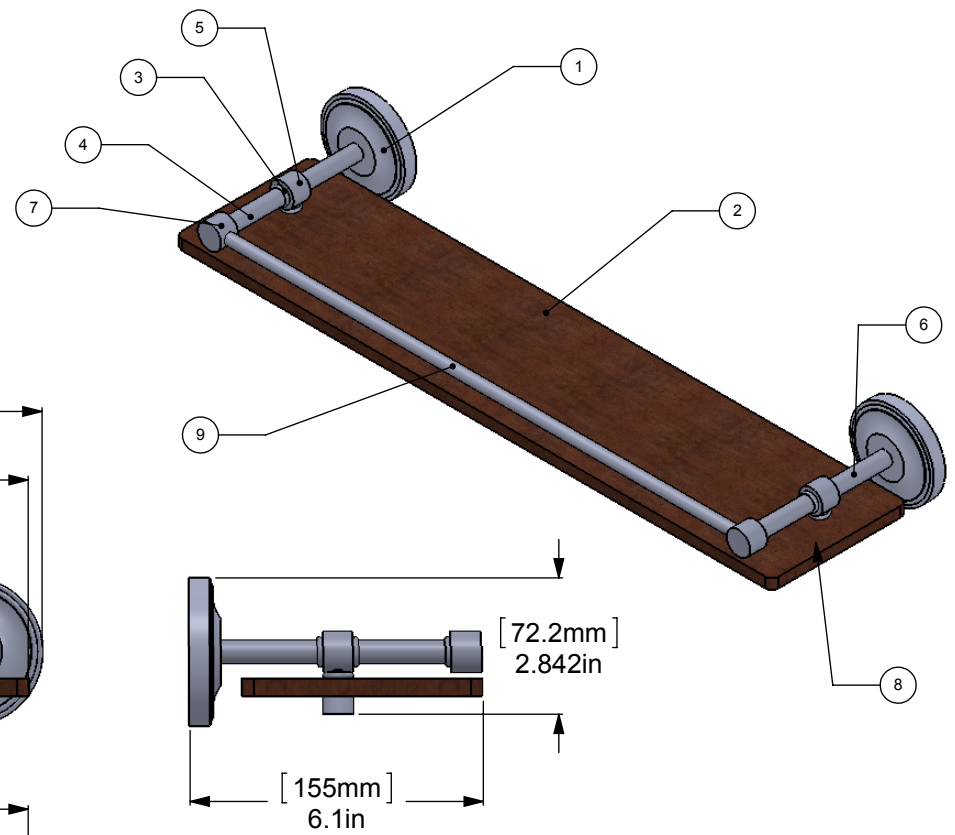

ITEM NO.	PART NUMBER	DESCRIPTION	QTY.
1	BPPR	Back Plate	2
2	IRWRT-22	SHELF	1
3	CRRD-12	Connector	8
4	TU12-1.8	Tube-12, L=1.8	2
5	MR-TILT-FITT	HUB-CON	2
6	TU12-2	Tube-12, L=2	2
7	HBTTT-78	Hub	2
8	CARD-58	LOCK	2
9	TU38-13.5	TUBE -38,L=13.5	2

UNLESS OTHERWISE STATED

.X	±.3mm
.XX	±.15mm
.XXX	±.008mm

COPYRIGHT © Allied Brass 2016

DRAWN	4/21/2017	I.M
CHECKED	4/21/2017	P.D
APPROVED	4/21/2017	R.A

MATERIAL:	BRASS
DESCRIPTION:	Prestige Regal Collection Solid IPE Ironwood Shelf with Gallery Rail

FINISH	TBD
QUANTITY	TBD
DRAWING No.	REV
PRBP-1-22-GAL-IRW	0
SCALE	1:4
SHEET: 01	A4