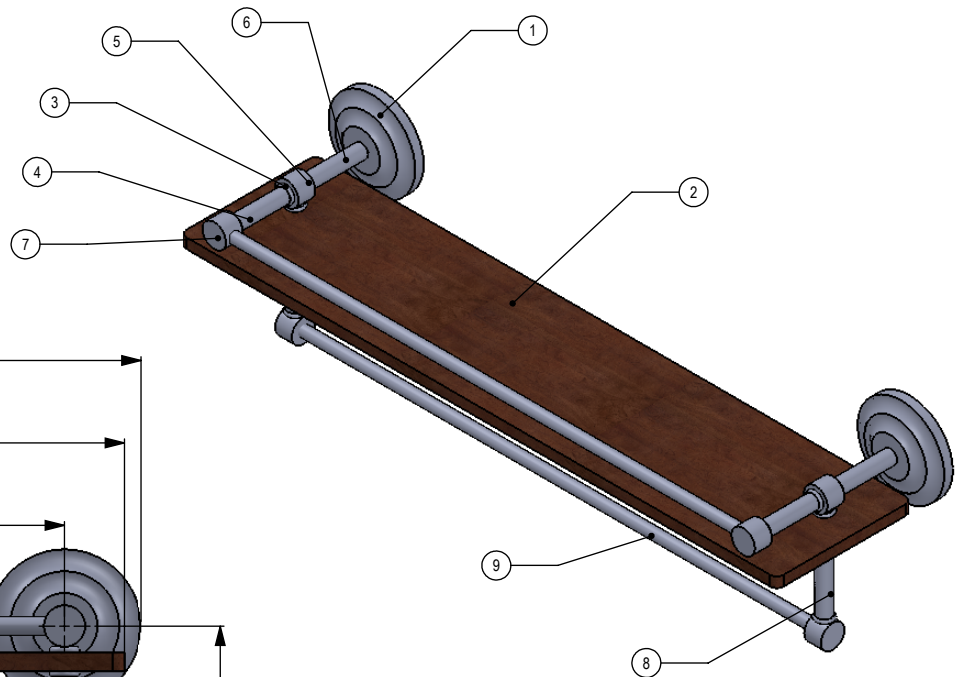

ITEM NO.	PART NUMBER	DESCRIPTION	QTY.
1	BPQN	Back Plate	2
2	IRWRT-22	IPE SHELF	1
3	CRRD-12	Connector	10
4	TU12-1.8	Tube-12, L=1.8	2
5	MR-TILT-FITT	HUB-CON	2
6	TU12-2	Tube-12, L=2	2
7	HBTTT-78	Hub	4
8	TU12-3	Tube-12, L=3	2
9	TU38-19.5	TUBE -38,L=19.5	2

UNLESS OTHERWISE STATED

.X	±.3mm
.XX	±.15mm
.XXX	±.008mm

COPYRIGHT © Allied Brass 2017

DRAWN	4/22/2017	I.M
CHECKED	4/22/2017	P.D
APPROVED	4/22/2017	R.A

MATERIAL: BRASS
 DESCRIPTION: Que New Collection IPE Ironwood Shelf with Gallery Rail and Towel Bar

FINISH	TBD
QUANTITY	TBD
DRAWING No.	REV
QN-1TB-22-GAL-IRW	0
SCALE	1:4 SHEET: 01 A4