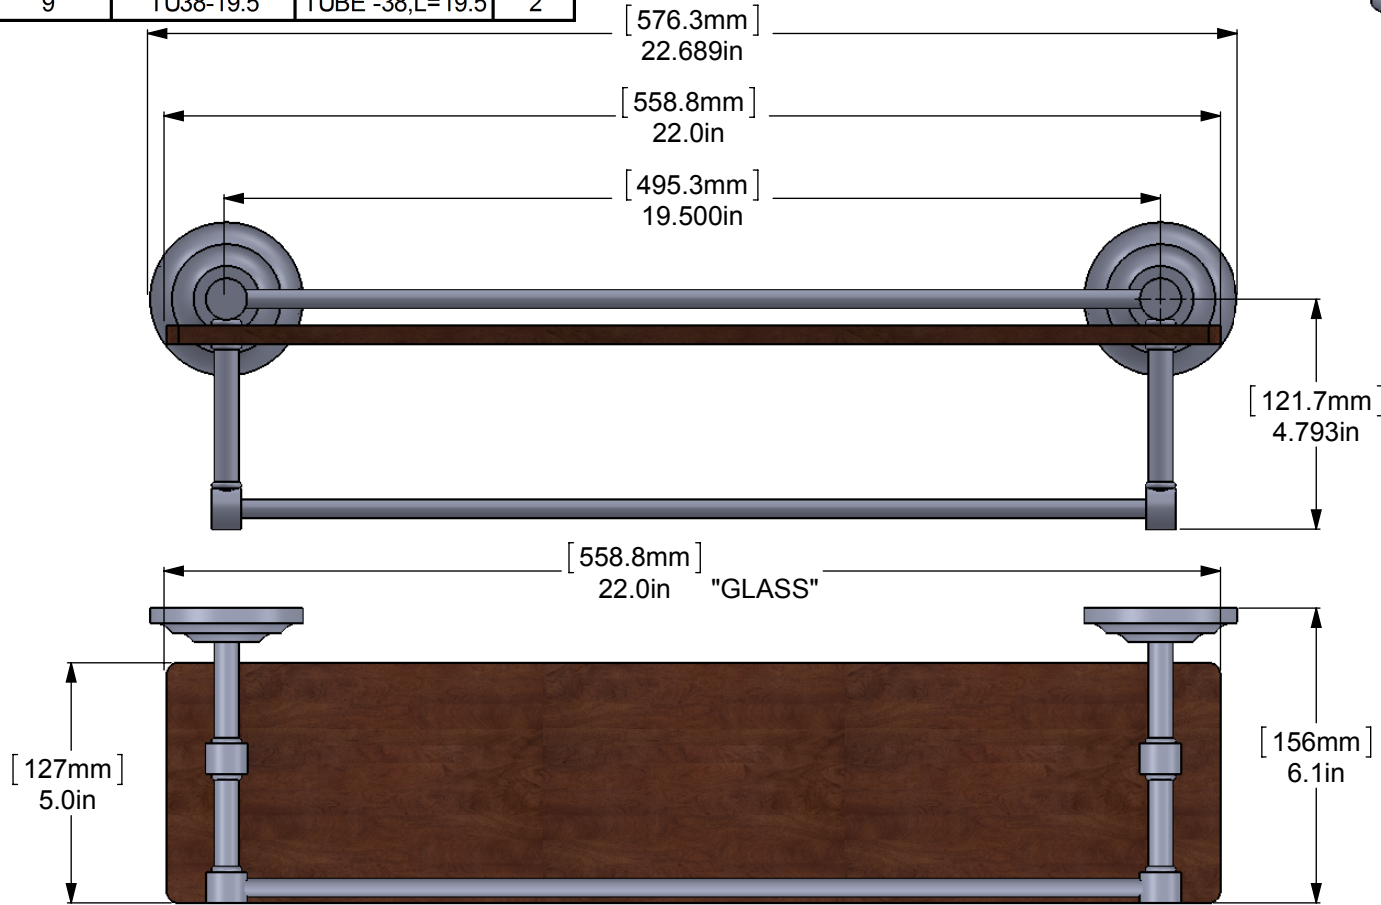

ITEM NO.	PART NUMBER	DESCRIPTION	QTY.
1	BPQN	Back Plate	2
2	IRWRT-22	IPE SHELF	1
3	CRRD-12	Connector	10
4	TU12-1.8	Tube-12, L=1.8	2
5	MR-TILT-FITT	HUB-CON	2
6	TU12-2	Tube-12, L=2	2
7	HBTTT-78	Hub	4
8	TU12-3	Tube-12, L=3	2
9	TU38-19.5	TUBE -38,L=19.5	2

UNLESS OTHERWISE STATED

.X	±.3mm
.XX	±.15mm
.XXX	±.008mm

COPYRIGHT © Allied Brass 2017

DRAWN	4/22/2017	I.M
CHECKED	4/22/2017	P.D
APPROVED	4/22/2017	R.A

MATERIAL: BRASS
 DESCRIPTION: Que New Collection IPE Ironwood Shelf with Gallery Rail and Towel Bar

FINISH	TBD
QUANTITY	TBD
DRAWING No.	REV
QN-1TB-22-GAL-IRW	0
SCALE	1:4 SHEET: 01 A4