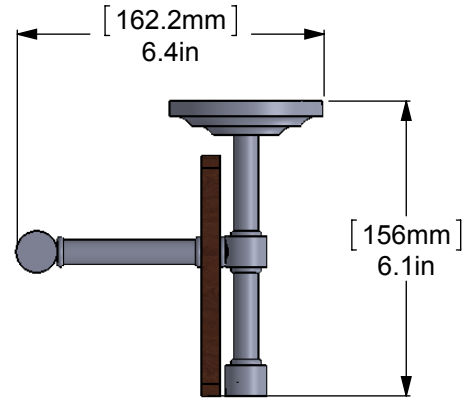

ITEM NO.	PART NUMBER	DESCRIPTION	QTY.
1	BPQN	Back Plate	2
2	IRWRT-22	IPE SHELF	1
3	CRRD-12	Connector	10
4	TU12-1.8	Tube-12, L=1.8	2
5	MR-TILT-FITT	HUB-CON	2
6	TU12-2	Tube-12, L=2	2
7	HBTTT-78	Hub	4
8	TU12-3	Tube-12, L=3	2
9	TU38-19.5	TUBE -38,L=19.5	2

UNLESS OTHERWISE STATED

.X	±.3mm
.XX	±.15mm
.XXX	±.008mm

COPYRIGHT © Allied Brass 2017

DRAWN	4/22/2017	I.M
CHECKED	4/22/2017	P.D
APPROVED	4/22/2017	R.A

MATERIAL: BRASS
 DESCRIPTION: Que New Collection IPE Ironwood Shelf with Gallery Rail and Towel Bar

FINISH	TBD
QUANTITY	TBD
DRAWING No.	REV
QN-1TB-22-GAL-IRW	0
SCALE	1:4 SHEET: 01 A4