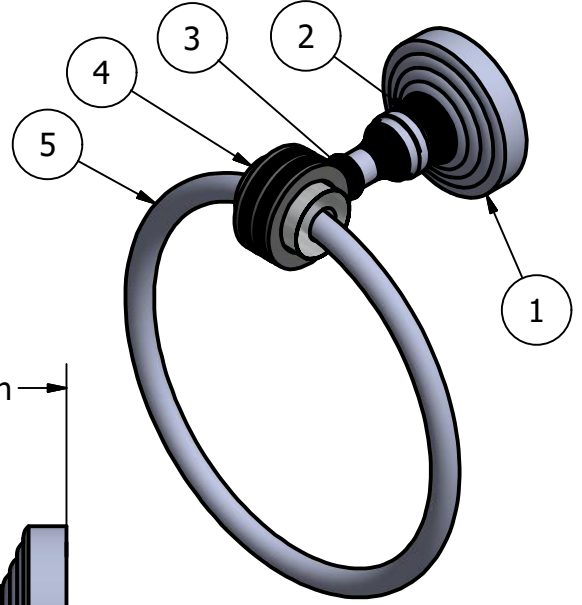

PARTS LIST			
ITEM	QTY	PART NUMBER	DESCRIPTION
1	1	BPWV	BACKPLATE
2	1	NKSL-58	LOWER NECK
3	1	NKSL-1.25	NECK
4	1	AC-TRHUB	ACRYLIC HUB
5	1	TRMT-6	TOWEL RING
6	1	RGDTT-1	RING WITH NEW SIZE HOLE

UNLESS OTHERWISE SPECIFIED	
.X	± .3mm
.XX	± .15mm
.XXX	± .008mm

UNIT IS IN MM.

**APPROVED FOR PRODUCTION**  
 By: RICHARD PAUL  
 Date: 10-17-18

DRAWN	10-17-18	IM	MATERIAL:	BRASS	FINISH	TBD
CHECKED	10-17-18	P.D.	DESCRIPTION:	Pacific Grove Collection Towel Ring w/ Dotted Accent	QTY	TBD
APPROVED	10-17-18	R.A.			DRAWING NO.	REV
 THIRD ANGLE PROJECTION					PG-16D	0
					SCALE	1.5:1 SHEET: 1 OF 1 A4