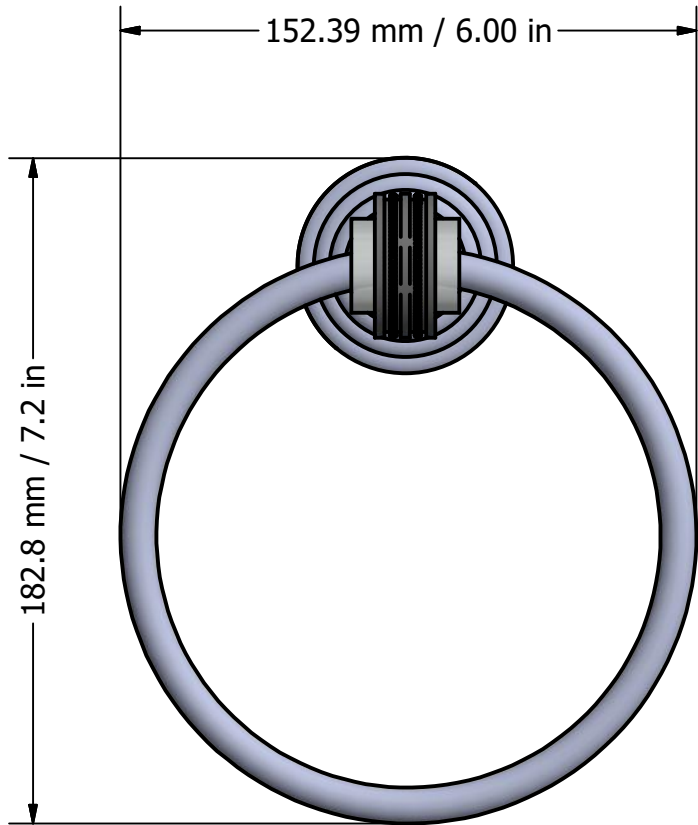

PARTS LIST			
ITEM	QTY	PART NUMBER	DESCRIPTION
1	1	BPWV	BACKPLATE
2	1	NKSL-58	LOWER NECK
3	1	NKSL-1.25	NECK
4	1	AC-TRHUB	ACRYLIC HUB
5	1	TRMT-6	TOWEL RING
6	1	RGDTT-1	RING WITH NEW SIZE HOLE

UNLESS OTHERWISE SPECIFIED	
.X	± .3mm
.XX	± .15mm
.XXX	± .008mm

UNIT IS IN MM.

**APPROVED FOR PRODUCTION**  
 By: RICHARD PAUL  
 Date: 10-17-18

DRAWN	10-17-18	IM	MATERIAL:	BRASS	FINISH	TBD
CHECKED	10-17-18	P.D.	DESCRIPTION:	Pacific Grove Collection Towel Ring w/ Dotted Accent	QTY	TBD
APPROVED	10-17-18	R.A.			DRAWING NO.	REV
 THIRD ANGLE PROJECTION					PG-16D	0
					SCALE	1.5:1 SHEET: 1 OF 1 A4