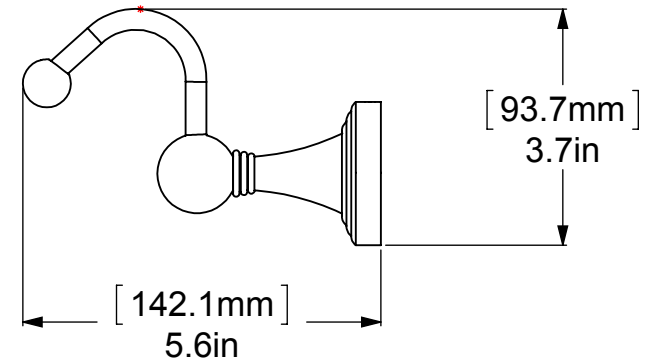

ITEM NO.	P/N	Description	QTY.
1	BPSG	BACKPLATE	2
2	SGTBPOST	POST	2
3	TU12-18,24,30,36	TUBE	1
4	BL34ST-1.25	LOCK	2
5	HKHK	PIPE	2
6	BL1T-34	END BALL	2

UNLESS OTHERWISE STATED	
.X	±.3mm
.XX	±.15mm
.XXX	±.008mm

COPYRIGHT © Allied Brass 2016

THIRD ANGLE PROJECTION

DRAWN	3/24/2017	I.M	MATERIAL:	BRASS		FINISH	TBD	
CHECKED	3/24/2017	P.D	DESCRIPTION:	Sag Harbor Collection Towel Bar with Integrated Hooks 		QUANTITY	TBD	
APPROVED	3/24/2017	R.A	DRAWING No.			SG-41-HK		REV
			SCALE	1:3	SHEET: 01	A4		