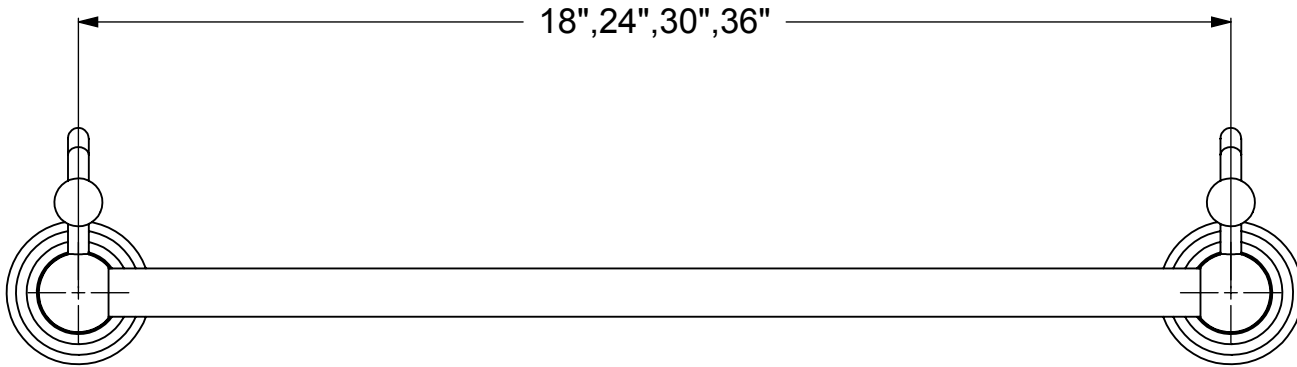

ITEM NO.	P/N	Description	QTY.
1	BPSG	BACKPLATE	2
2	SGTBPOST	POST	2
3	TU12-18,24,30,36	TUBE	1
4	BL34ST-1.25	LOCK	2
5	HKHK	PIPE	2
6	BL1T-34	END BALL	2

UNLESS OTHERWISE STATED	
.X	±.3mm
.XX	±.15mm
.XXX	±.008mm

COPYRIGHT © Allied Brass 2016

THIRD ANGLE PROJECTION

DRAWN	3/24/2017	I.M	MATERIAL:	BRASS		FINISH	TBD	
CHECKED	3/24/2017	P.D	DESCRIPTION:	Sag Harbor Collection Towel Bar with Integrated Hooks 		QUANTITY	TBD	
APPROVED	3/24/2017	R.A	DRAWING No.			SG-41-HK		REV
			SCALE	1:3	SHEET: 01	A4		