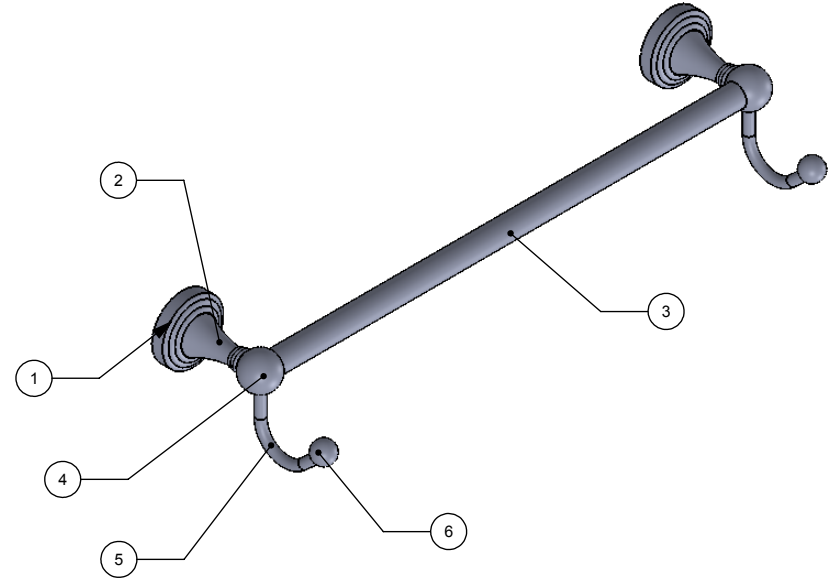

ITEM NO.	P/N	Description	QTY.
1	BPSG	BACKPLATE	2
2	SGTBPOST	POST	2
3	TU12-18,24,30,36	TUBE	1
4	BL34ST-1.25	LOCK	2
5	HKHK	PIPE	2
6	BL1T-34	END BALL	2

UNLESS OTHERWISE STATED	
.X	±.3mm
.XX	±.15mm
.XXX	±.008mm

COPYRIGHT © Allied Brass 2016

THIRD ANGLE PROJECTION

DRAWN	3/24/2017	I.M	MATERIAL:	BRASS		FINISH	TBD	
CHECKED	3/24/2017	P.D	DESCRIPTION:	Sag Harbor Collection Towel Bar with Integrated Hooks 		QUANTITY	TBD	
APPROVED	3/24/2017	R.A	DRAWING No.			SG-41-HK		REV
			SCALE	1:3	SHEET: 01	A4		