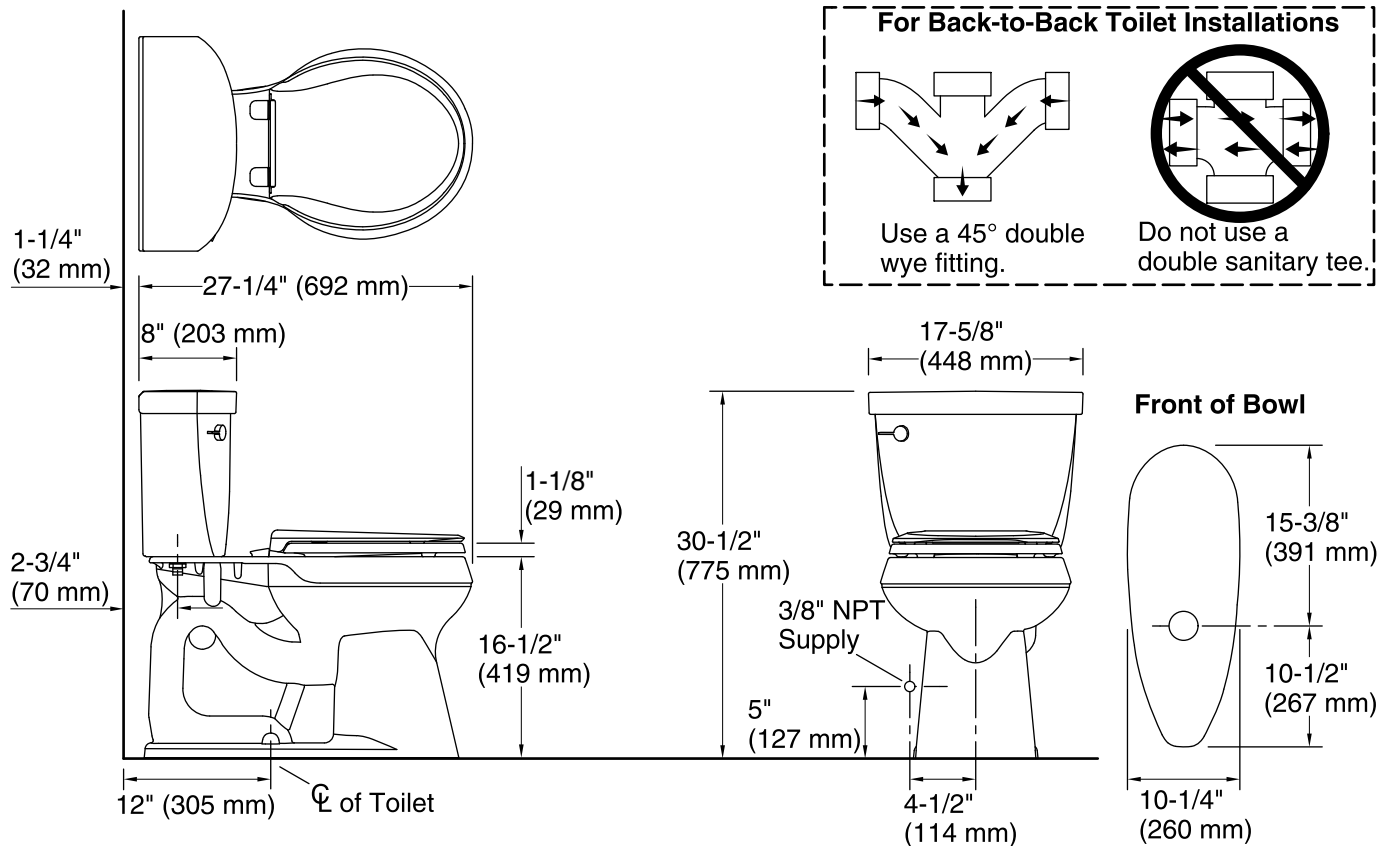

Technical Information

All product dimensions are nominal.

Toilet type:	Two-piece, Floor-mount
Waste Outlet:	Floor
Bowl shape:	Round-front
Trap passageway:	2-1/8" (54 mm)
Water surface size:	11" x 8-3/4" (279 mm x 222 mm)
Rim to water surface:	5-1/4" (133 mm)
Rough-in:	12
Seat-mounting holes:	5-1/2" (140 mm)

Notes

Install this product according to the installation instructions.

NOTE: Product does not include a supply line, as the length needed varies per installation.

For back-to-back toilet installations: Use only a 45° double wye fitting.

ADA, OBC, CSA B651 compliant when installed to the specific requirements of these regulations.

Plumbing codes may require elongated toilets and elongated, open-front seats in public bathrooms.

Accessibility standards may require controls to be located on the open side of the toilet.