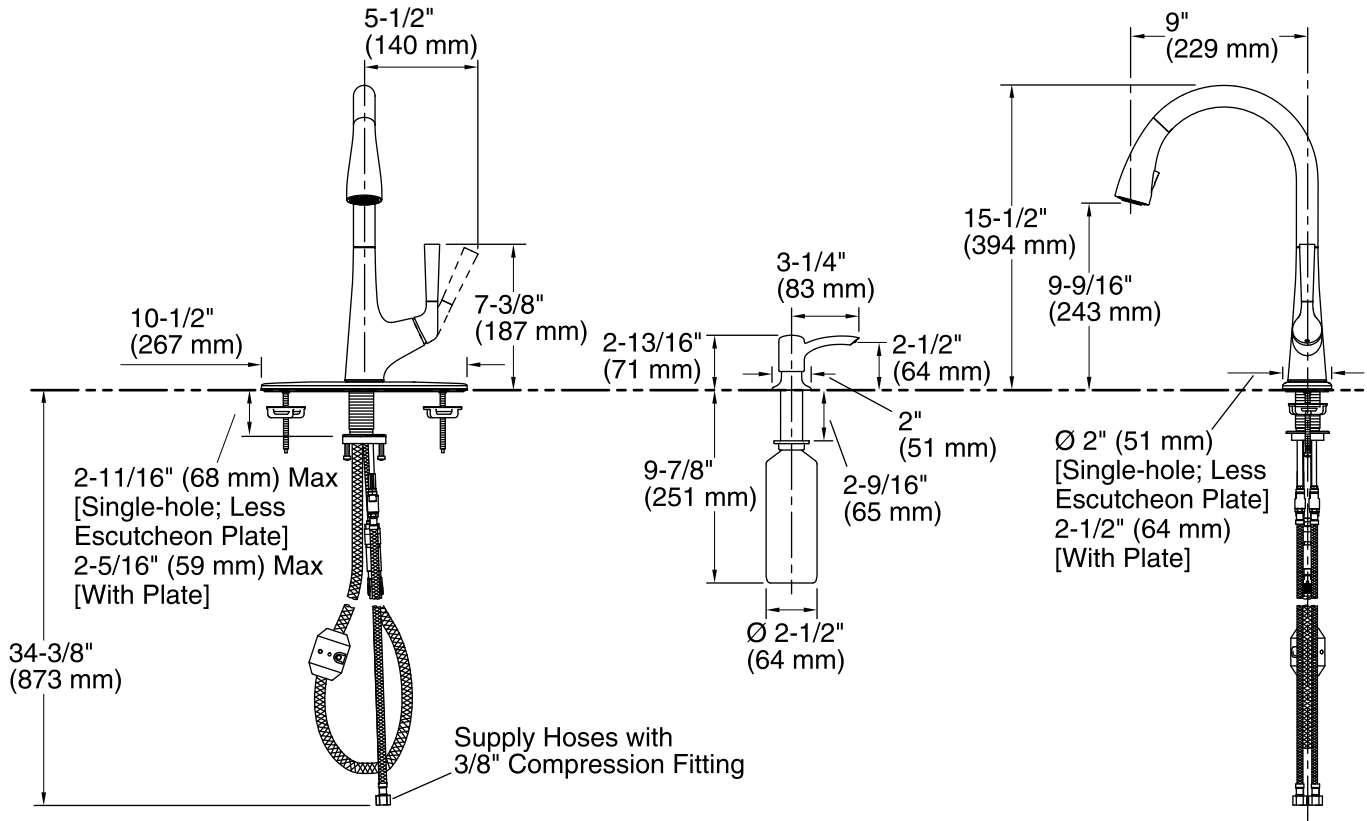

Technical Information

All product dimensions are nominal.

Spout:

Spout reach: 9" (229 mm)

Notes

Install this product according to the installation guide.

ADA, CSA B651 compliant when installed to the specific requirements of these regulations.