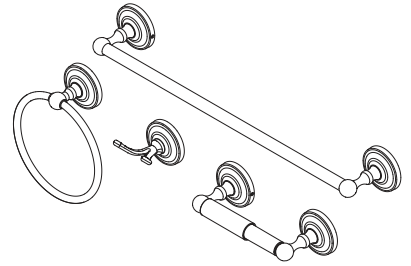

BTB-R4CC Finish(CC)   
BTB-R4KK Finish(KK)

## Specifications

### Features

- 4 Piece Kit Includes 18" Towel Bar, Robe Hook, Paper Holder, and Towel Ring
- All Metal Construction (Paper Holder Excluded)
- Concealed Screw
- Mounting Hardware Included
- Pforever Warranty®

## Dimensions