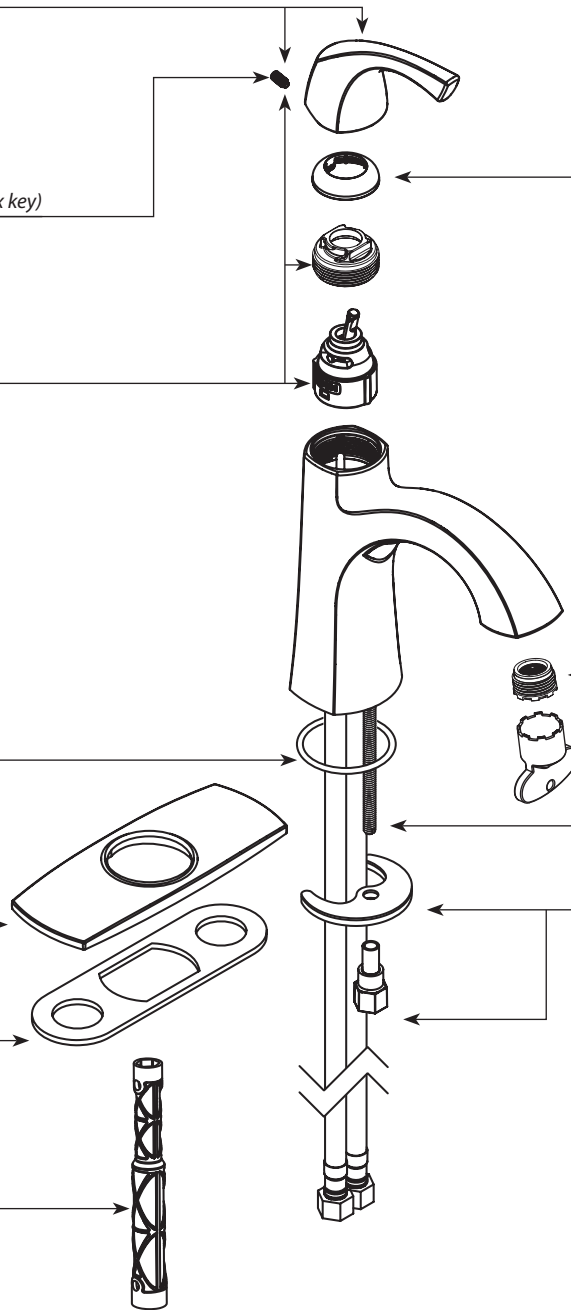

Buy it for looks. Buy it for life.®

Illustrated Parts

LINDOR™ One-Handle Lavatory Faucet		
MODEL	HANDLE	FINISH
84505SRN	Lever	Spot Resist Brushed Nickel

■ Order by Part Number

Handle Kit

191139SRN Spot Resist
Brushed Nickel

Set Screw Kit - (Requires 3/32" hex key)

155023

Cartridge, Cartridge Nut
& Set Screw

160657

Handle Dome

160660

Aerator (Includes Tool)

181078

Deck Gasket

150567

Mounting Shank

161259

Deck Plate KIT

161919SRN Spot Resist
Brushed Nickel

Hardware Kit

168809

Installation Tool

118305

WASTE ASSEMBLIES	
For Waste Service Order Full Assembly	
Waste Assembly	
186479CSL	Top only Classic Stainless (Use for Spot Resist Brushed Nickel)
186478CSL	Classic Stainless (Use for Spot Resist Brushed Nickel)